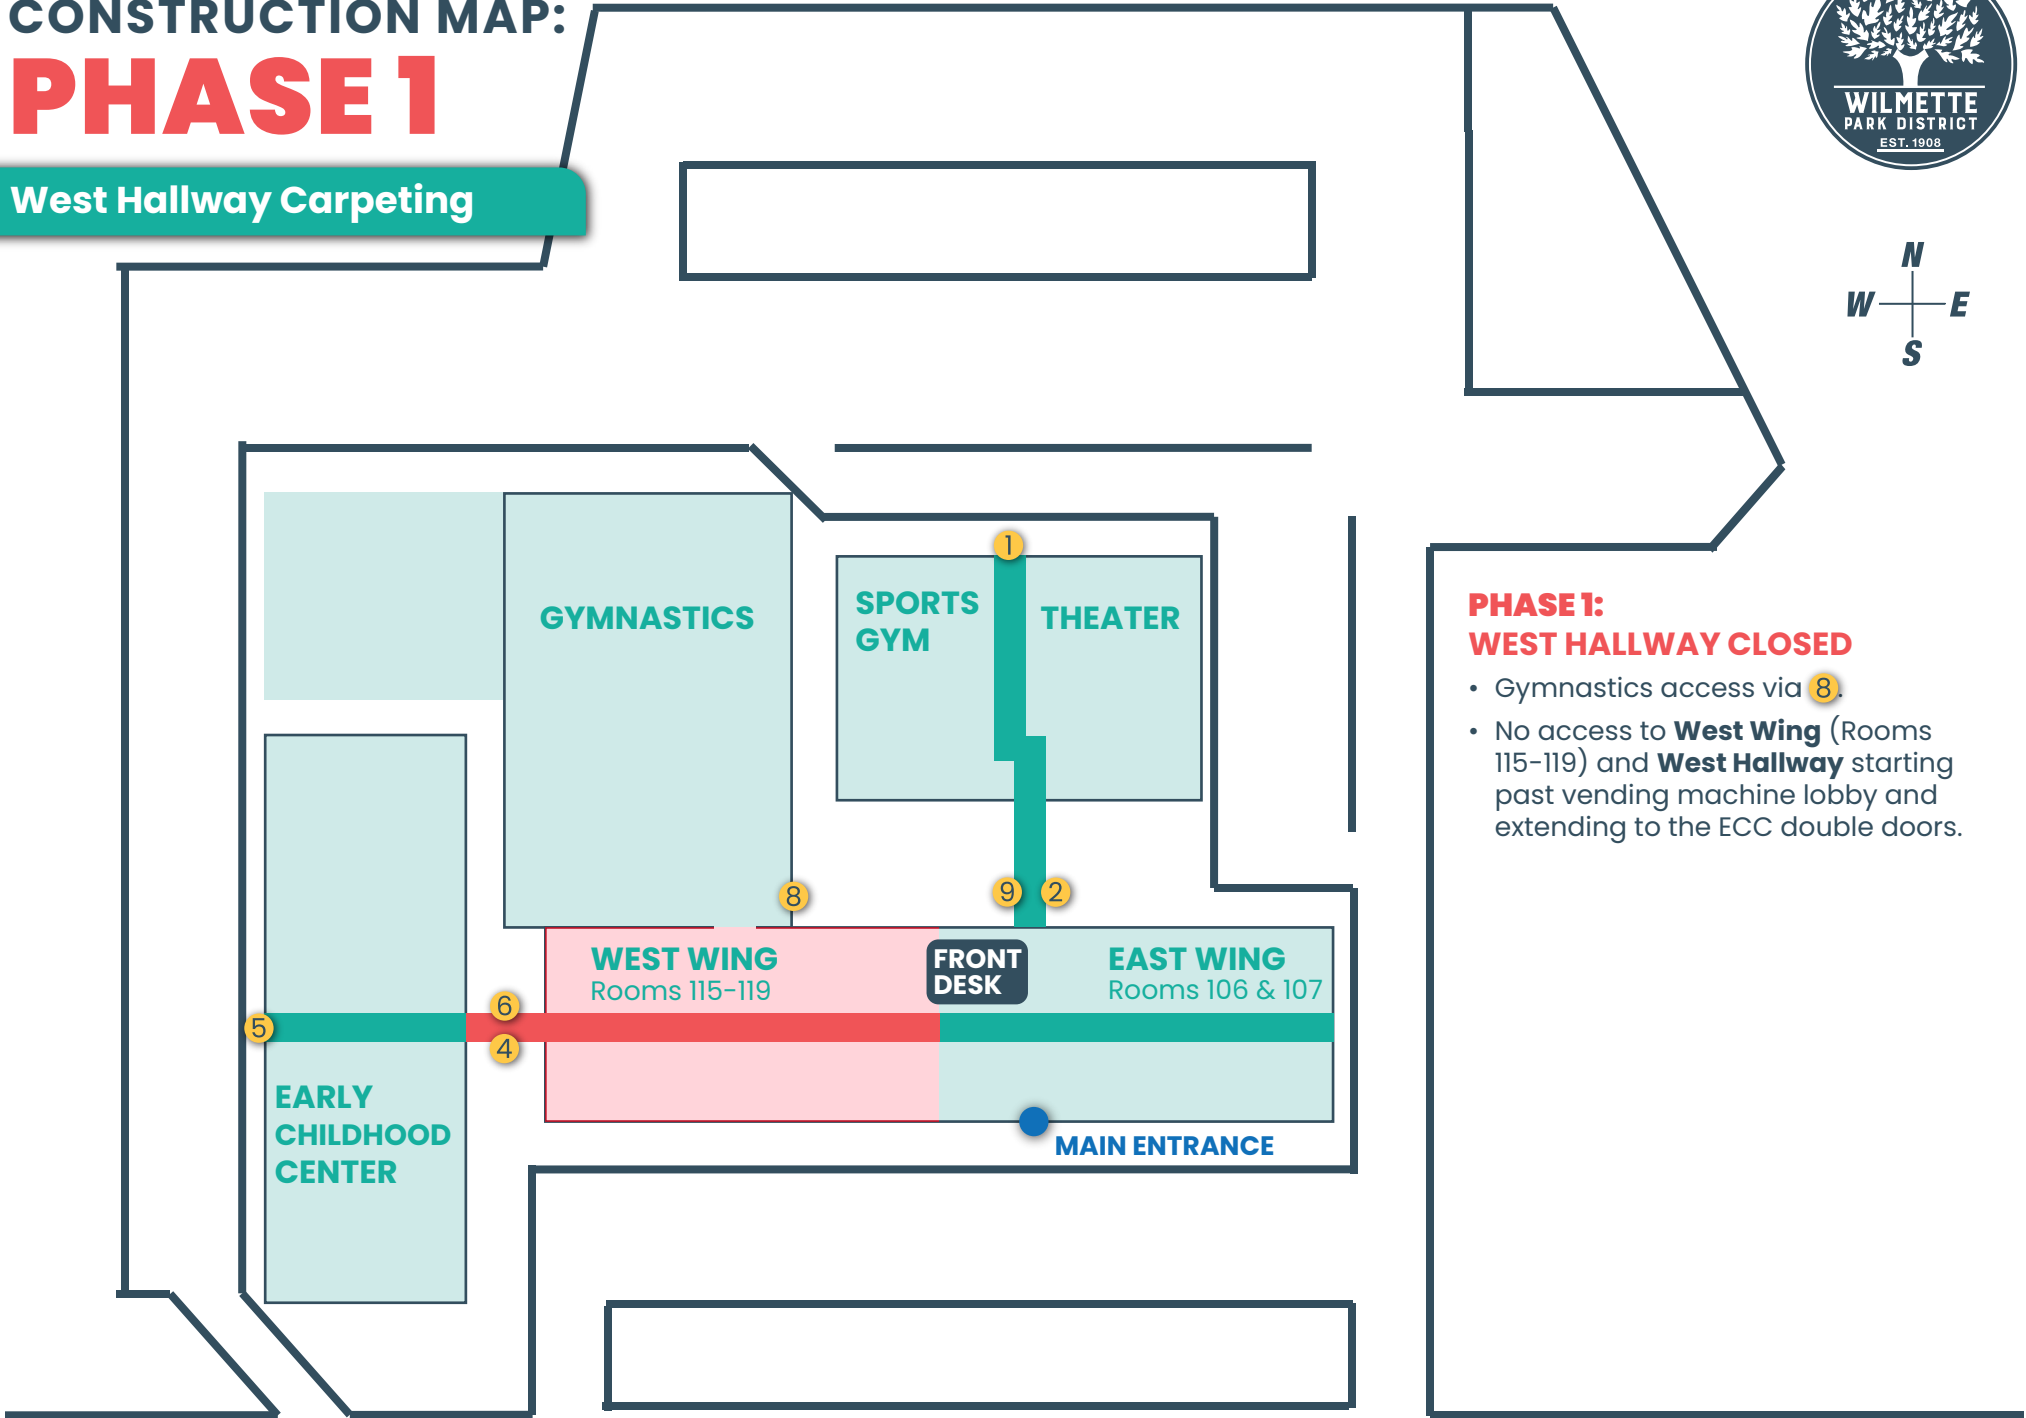

PHASE 1

West Hallway Carpeting

PHASE 1: WEST HALLWAY CLOSED

- Gymnastics access via 8.
- No access to **West Wing** (Rooms 115-119) and **West Hallway** starting past vending machine lobby and extending to the ECC double doors.