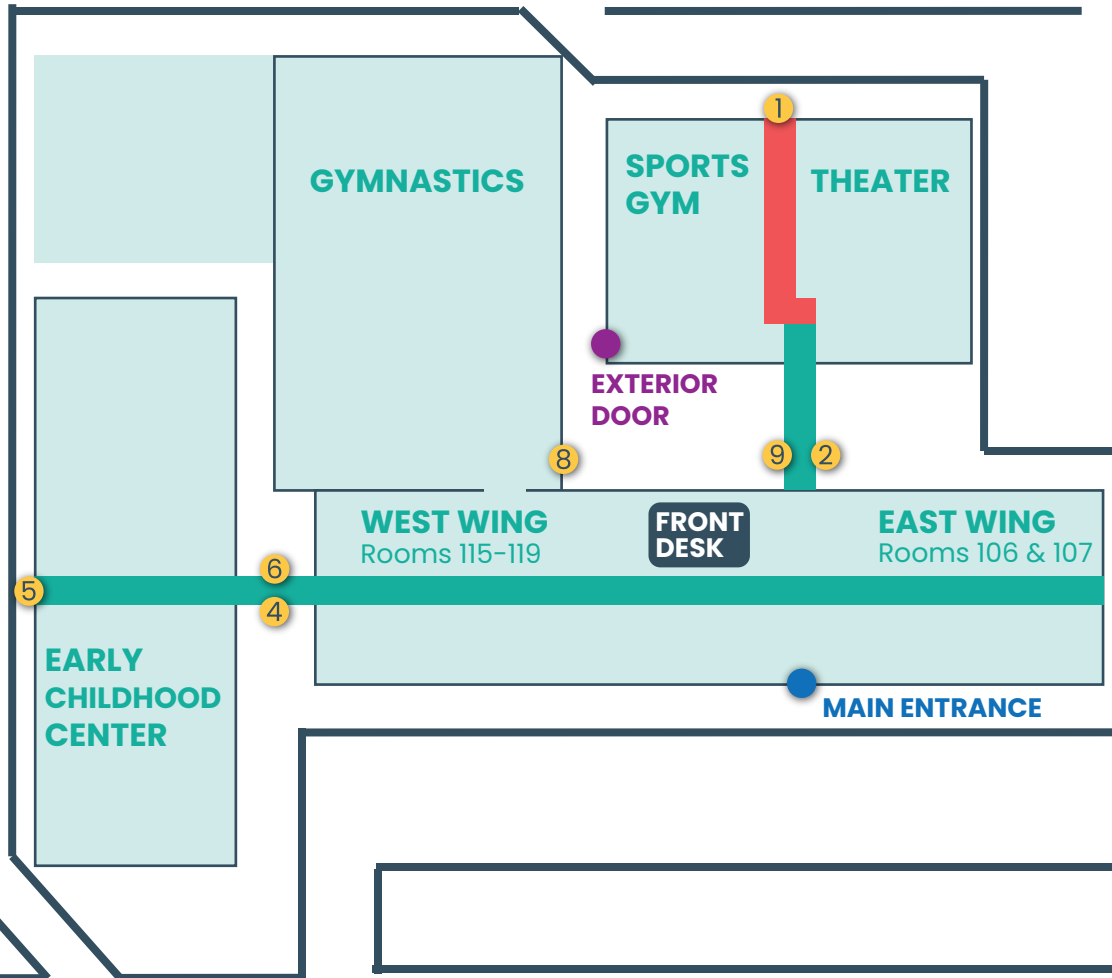

# PHASE 4

## North Hallway Part 2

### PHASE 4: NORTH HALLWAY CLOSED, PART 2

- **Sports Gym** access via **EXTERIOR DOOR**.
- **Theater** access via **Main Foyer** & doors 2 & 9.
- **North Hallway** closed starting past north restrooms and extending to 1.
  - Door 1 closed during work.
  - No access to **Sports Gym** or **Theater** off **North Hallway**.